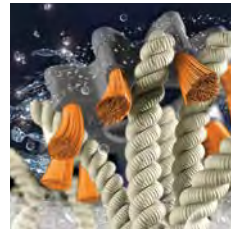

vax™
**PLATINUM
 POWERMAX**

vax™

Our best carpet washer is proven to out clean the leading rental[^] and removes up to 93% of bacteria. The XL brushbar and patented SPINSCRUB technology, agitate and lift away deep down dirt from your carpet fibres, cleaning your carpet five times better than a high performance vacuum cleaner[^].

THE PLATINUM POWER MAX comes loaded with handy tools so you can deep clean your stairs, upholstery and car interior, helping you to remove the most stubborn of stains. Our quick clean function will have your carpet dry again in as little as 1 hour*.

Deep Cleaning

The powerful DUAL V technology lifts away any dirt from your carpets, leaving them looking clean and smelling fresh.

SPINSCRUB Technology

THE VAX PLATINUM POWER MAX has seven SPINSCRUB bristles that sit behind the XL brush bar. These lift and remove any dirt from deep within your carpet.