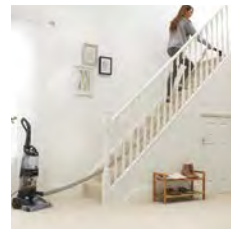

Deep Cleaning

The powerful DUAL V technology lifts away any dirt from your carpets, leaving them looking clean and smelling fresh.

SPINSCRUB Technology

THE VAX PLATINUM POWER MAX has seven SPINSCRUB bristles that sit behind the XL brush bar. These lift and remove any dirt from deep within your carpet.

Quick Dry

Leaves carpets dry in as little as 1 hour* The rinse function and DUAL V technology removes any shampoo residue and water left behind after carpet cleaning.

SPINSCRUB Hand Tool

Long Reach for Use on Stairs