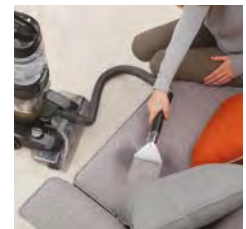

THE PLATINUM POWER MAX comes loaded with handy tools so you can deep clean your stairs, upholstery and car interior, helping you to remove the most stubborn of stains. Our quick clean function will have your carpet dry again in as little as 1 hour*.

Deep Cleaning

The powerful DUAL V technology lifts away any dirt from your carpets, leaving them looking clean and smelling fresh.

SPINSCRUB Technology

THE VAX PLATINUM POWER MAX has seven SPINSCRUB bristles that sit behind the XL brush bar. These lift and remove any dirt from deep within your carpet.

Quick Dry

Leaves carpets dry in as little as 1 hour* The rinse function and DUAL V technology removes any shampoo residue and water left behind after carpet cleaning.

SPINSCRUB Hand Tool

Long Reach for Use on Stairs